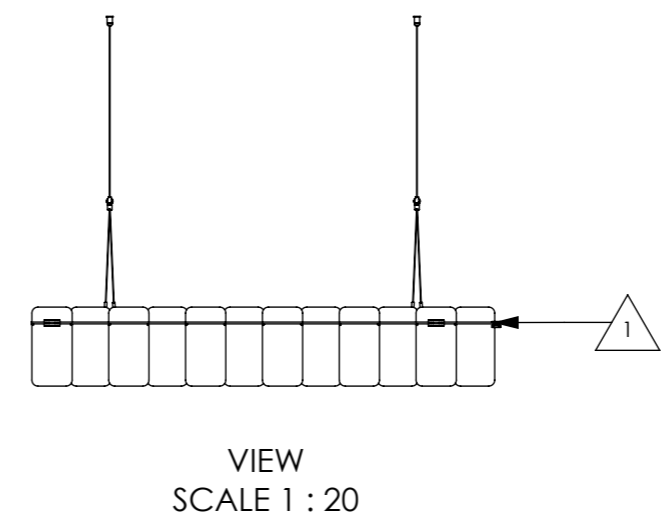

UNDERNEATH VIEW

ITEM NO.	Description	Material	Color	QTY.
1	Wire mesh	MILD STEEL		1
2	8" Mesh Quill	ZINTRA		288
3	300 Y HOOK			6
4	WIRE ROPE CLAMP			5

VIEW
SCALE 1 : 20

VIEW
SCALE 1 : 20

VIEW
SCALE 1 : 20

VIEW
SCALE 1 : 20

DETAIL S
SCALE 1 : 5