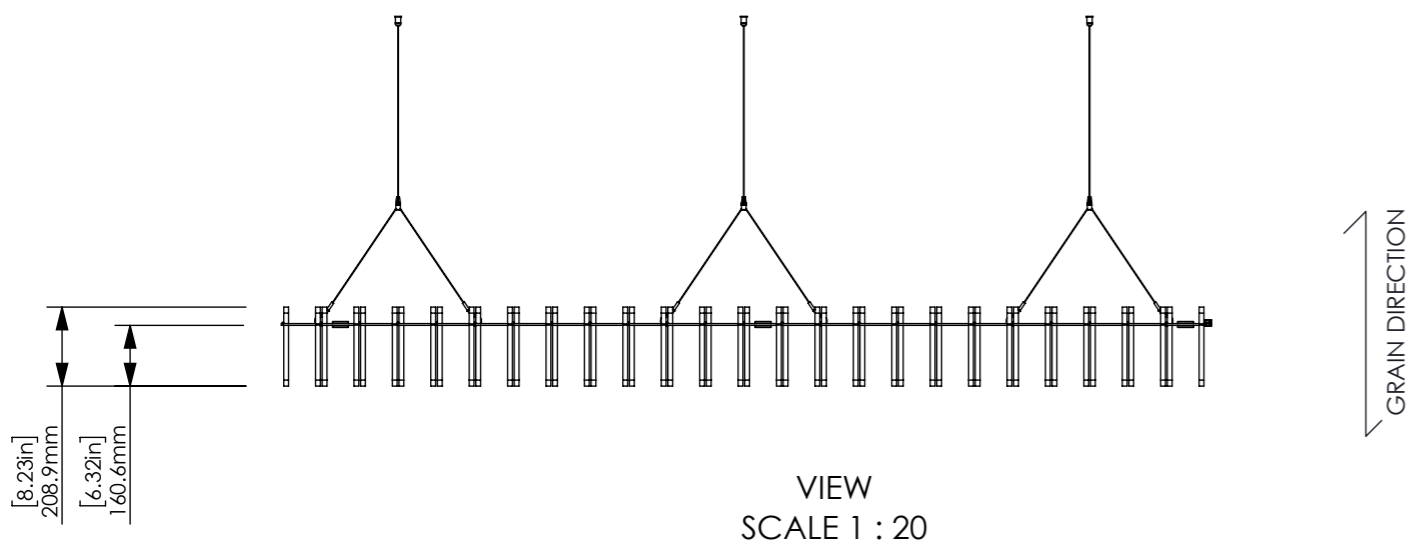

UNDERNEATH VIEW

ITEM NO.	Description	Material	Color	QTY.
1	Wire mesh	MILD STEEL		1
2	8" Mesh Quill	ZINTRA		288
3	300 Y HOOK			6
4	WIRE ROPE CLAMP			5

VIEW
SCALE 1 : 20

VIEW
SCALE 1 : 20

VIEW
SCALE 1 : 20

VIEW
SCALE 1 : 20

DETAIL S
SCALE 1 : 5