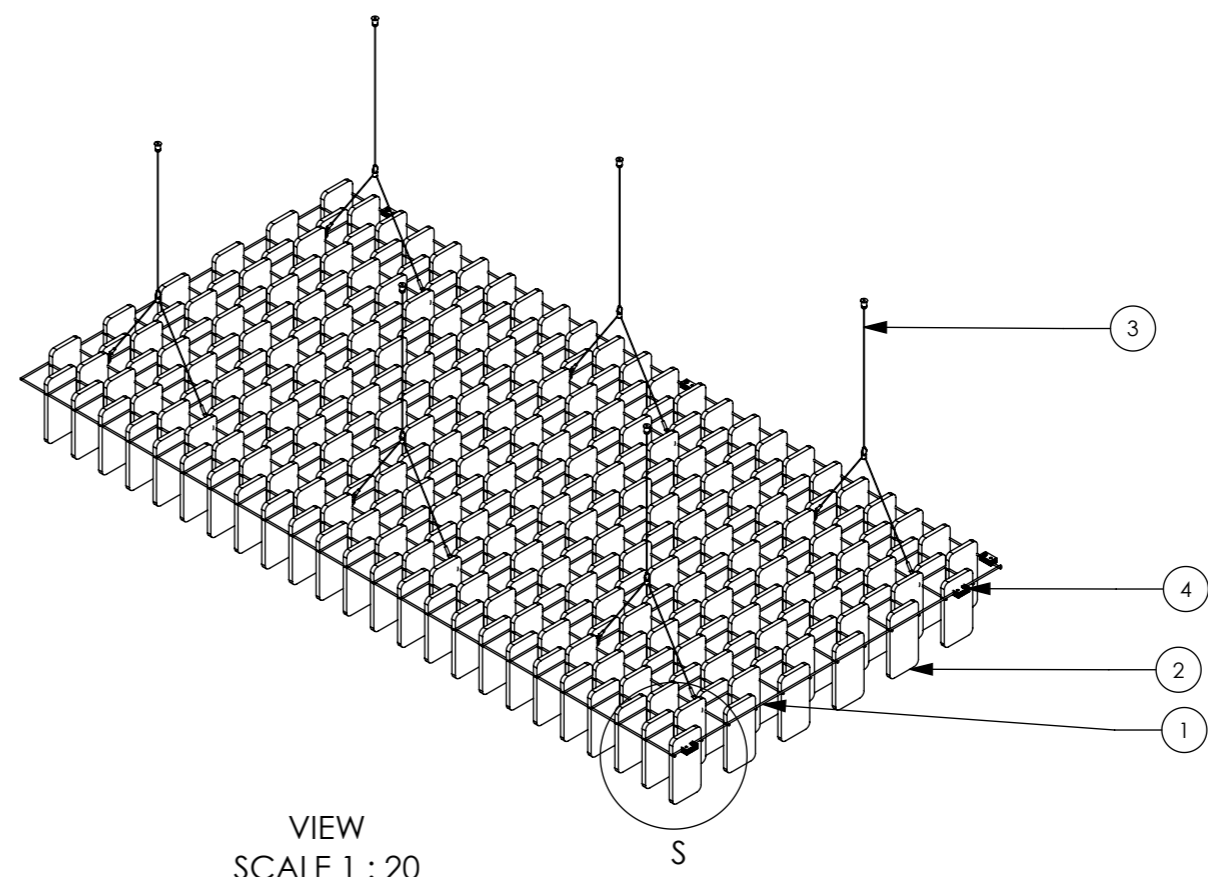

UNDERNEATH VIEW

ITEM NO.	Description	Material	Color	QTY.
1	Wire mesh	MILD STEEL		1
2	8" Mesh Quill	ZINTRA		288
3	300 Y HOOK			6
4	WIRE ROPE CLAMP			5

VIEW
SCALE 1 : 20

VIEW
SCALE 1 : 20

VIEW
SCALE 1 : 20

VIEW
SCALE 1 : 20

DETAIL S
SCALE 1 : 5