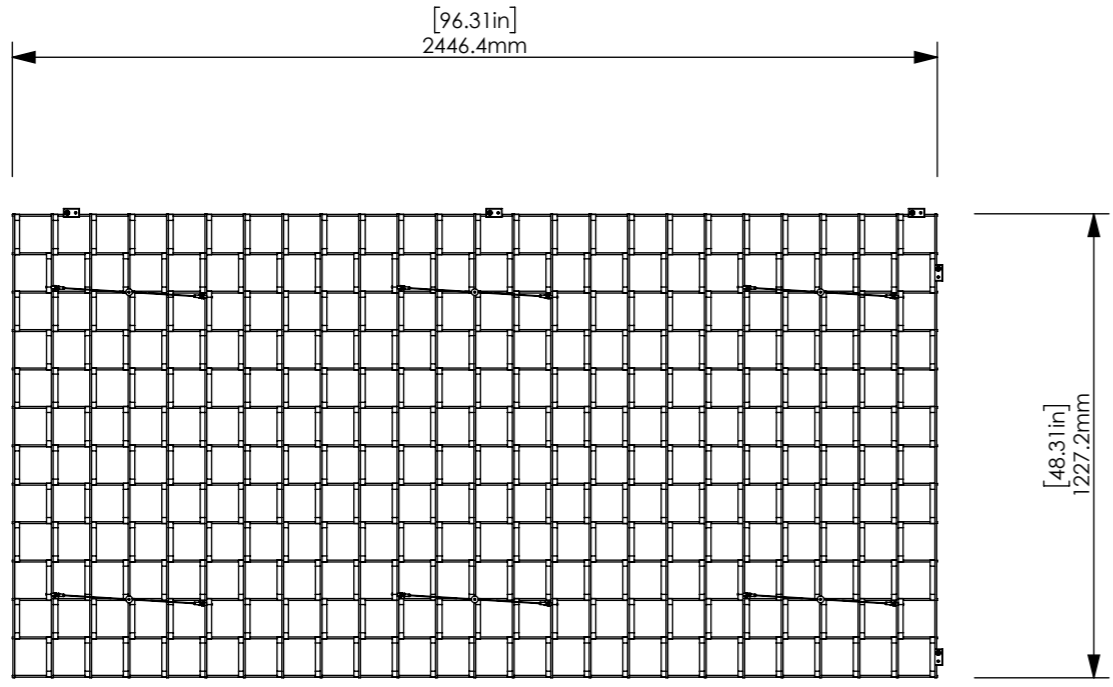

UNDERNEATH VIEW

ITEM NO.	Description	Material	Color	QTY.
1	Wire mesh	MILD STEEL		1
2	8" Mesh Quill	ZINTRA		288
3	300 Y HOOK			6
4	WIRE ROPE CLAMP			5

VIEW
SCALE 1 : 20

VIEW
SCALE 1 : 20

VIEW
SCALE 1 : 20

VIEW
SCALE 1 : 20

DETAIL S
SCALE 1 : 5