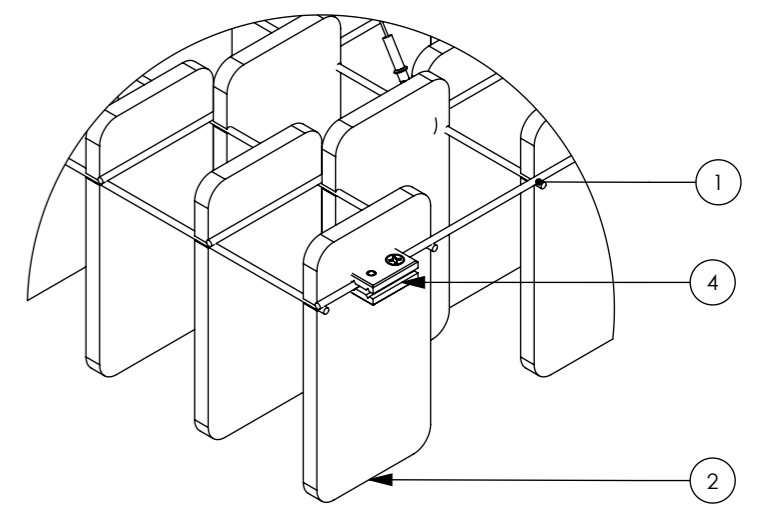

UNDERNEATH VIEW

ITEM NO.	Description	Material	Color	QTY.
1	Wire mesh	MILD STEEL		1
2	8" Mesh Quill	ZINTRA		288
3	300 Y HOOK			6
4	WIRE ROPE CLAMP			5

VIEW
SCALE 1 : 20

VIEW
SCALE 1 : 20

VIEW
SCALE 1 : 20

VIEW
SCALE 1 : 20

DETAIL S
SCALE 1 : 5